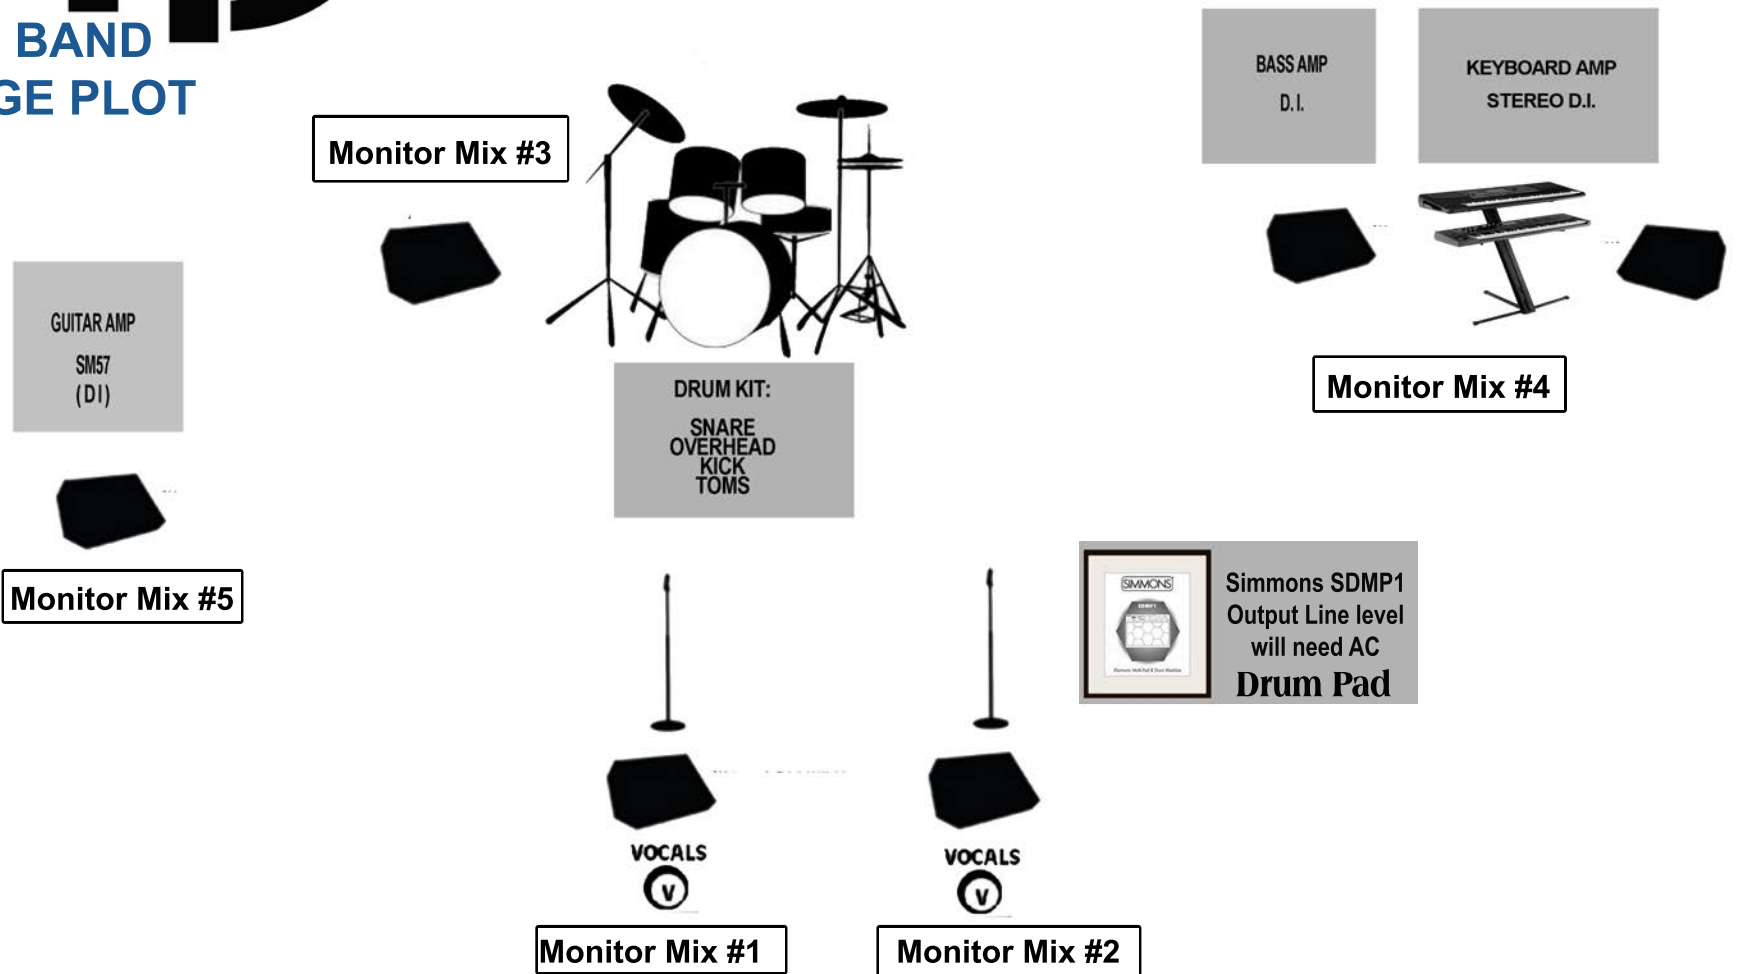

FBI BAND

FBI BAND STAGE PLOT

Input List:

Shure SM58 - Vocal Ch 1-3

Bass DI Input

Drum X4 for Kick, Snare, Overhead, Toms

Shure SM57 Micing Guitar Amp or DI

Stereo DI